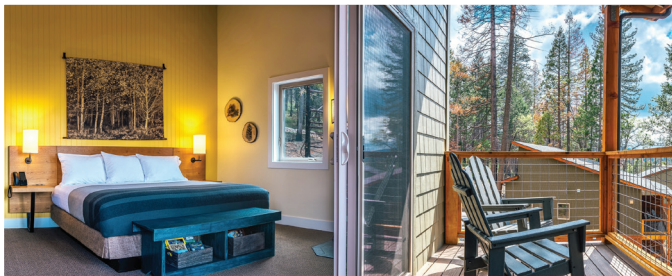

EXPLORE YOSEMITE IN STYLE

Restaurants • Taverns • Pools & Hot Tubs • Daily Activities
Guided Tours & Outdoor Adventures • General Stores

RUSH CREEK LODGE & SPA

Rush Creek provides a relaxed yet sophisticated experience inspired by its 20-acre hillside setting near the Highway 120 West entrance to the park. The lodge features a tastefully appointed mix of 143 rooms, suites and villas, and a new Spa filled with amenities reflecting the nature of Yosemite.

EVERGREEN LODGE

The Evergreen is a newly expanded historic resort with 88 cabins spread throughout 20 acres of woods, just 1 mile from Yosemite's Hetch Hetchy entrance.

See for yourself why it's a *Fodor's Guide* "Favorite" and why *Frommer's Guide* calls it "the classic Yosemite experience."