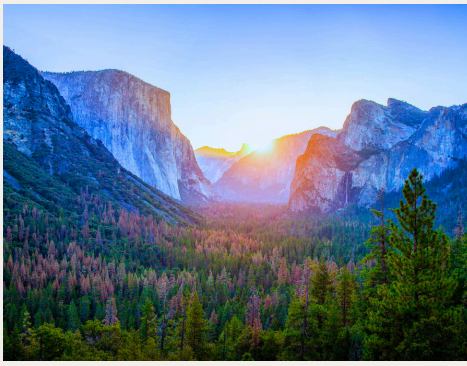

Wonders of Yosemite Hike & Tour

This 2-in-1 Yosemite Valley and Giant Sequoia guided naturalist tour is a memorable, fun way to get to know the park from an insider's perspective. Enjoy dramatic waterfalls, a spectrum of colorful landscapes and majestic Giant Sequoia trees.