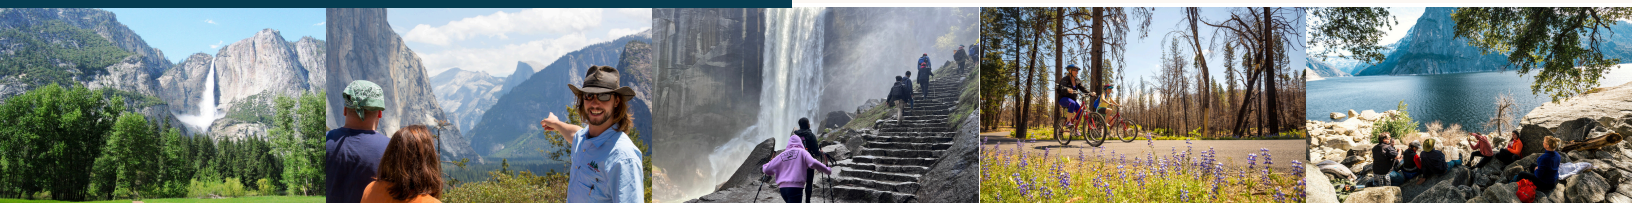

MAY 2024

Tours & Activities Calendar

	TIME / LOCATION	ACTIVITY	DESCRIPTION
DAILY	10 am - 12 pm / Guest Lounge 8 am - 9 pm / Rec Desk 7 pm - 9 pm / Rec Desk	Kids Craft Animal Olympics S'mores	Join us for a self-guided craft for the kids. A property-wide scavenger hunt that tests your animal skills! Enjoy a classic, delicious campfire treat!
MON	1 pm - 4 pm / Rec Desk 6 pm / Guest Lounge 7 pm / Guest Lounge	Animal Tracks ($10) Trivia *Paint Party ($45)	Create your own imprint of a life-sized animal track. Test your knowledge, and win big! Paint iconic Yosemite views with a local artist! Advanced reservation required.
TUE	1 pm - 4 pm / Rec Desk 6 pm / Guest Lounge	Geodes ($10) BINGO!	Crack open a geode, and discover the crystals inside! Prizes are on the line for the first to shout BINGO!
WED	1 pm - 4 pm / Rec Desk 6 pm / Guest Lounge	Bug Excavation ($5) Nature Talk	Use your chisel to uncover a mystery critter! Join us for an informative, all-ages talk about Yosemite!
THU	1 pm - 4 pm / Rec Desk 6 pm / Guest Lounge	Terrarium Craft ($10) Storytime	Build your very own faux terrarium from scratch. Snuggle up for a bedtime story in our cozy guest lounge.
FRI	1 pm - 4 pm / Rec Desk 6 pm / Guest Lounge	Tie Dye ($20) Trivia	Summer is here! Celebrate in style. Test your knowledge, and win big!
SAT	1 pm - 4 pm / Rec Desk 6 pm / Guest Lounge	Geodes ($10) BINGO!	Crack open a geode, and discover the crystals inside! Prizes are on the line for the first to shout BINGO!
SUN	1 pm - 4 pm / Rec Desk 6 pm / Guest Lounge	Wood Ornaments ($5) Nature Talk	Paint a wooden ornament to take home with you! Join us for an informative, all-ages talk about Yosemite!

Schedule and activities subject to weather, holiday offerings and changing conditions. Visit the Recreation Desk for updates.

*Advanced reservation required for Paint Party and Stargazing.