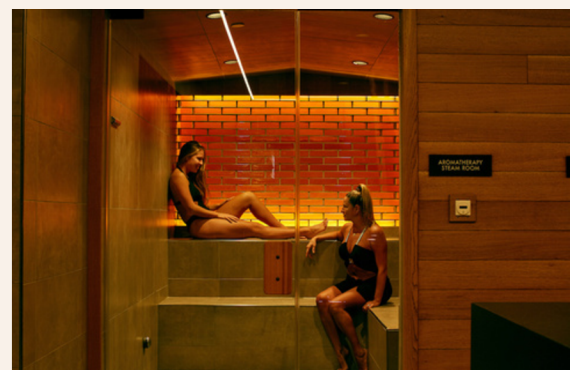

Starts at $1,600 for 2 hrs. All ages welcome. Advanced booking required.

MASSAGE TREATMENTS

Swedish Massage

Unwind with a relaxing massage that improves circulation and vitality while easing muscle tension through a variety of light to medium-firm techniques.

50-minute $180 | 80-minute $220

Deep Tissue Massage

Intensive therapy targets specific areas of muscle tension, releasing tightness and reducing pain through use of firm pressure.

50-minute $210 | 80-minute $260

Pregnancy Massage

Using adaptable massage techniques appropriate for your pregnancy stage, we ease the stress of both body and mind.

50-minute $200 | 80-minute $240

Rush Creek Signature Massage

Our signature treatment integrates Swedish techniques, ayurvedic oil, hot stone and sound therapy, and balancing chakra crystal treatment.

80-minute $260

Hiker's Delight Massage

The combination of massage, hot stones and light exfoliation with muscle relief oil soothes sore muscles and aching joints.

80-minute $250

SKIN CARE TREATMENTS

These deep-cleaning experiences will leave you feeling revitalized, relaxed and rejuvenated. Our skin care experts use 100% natural products and craft unique, custom blends. Choose to emphasize Anti-Aging, Hydrating or Cleansing with your treatment.

Treatments start at $180 for 50-minutes

209.379.2425

Spa@RushCreekLodge.com

RushCreekLodge.com/Spa